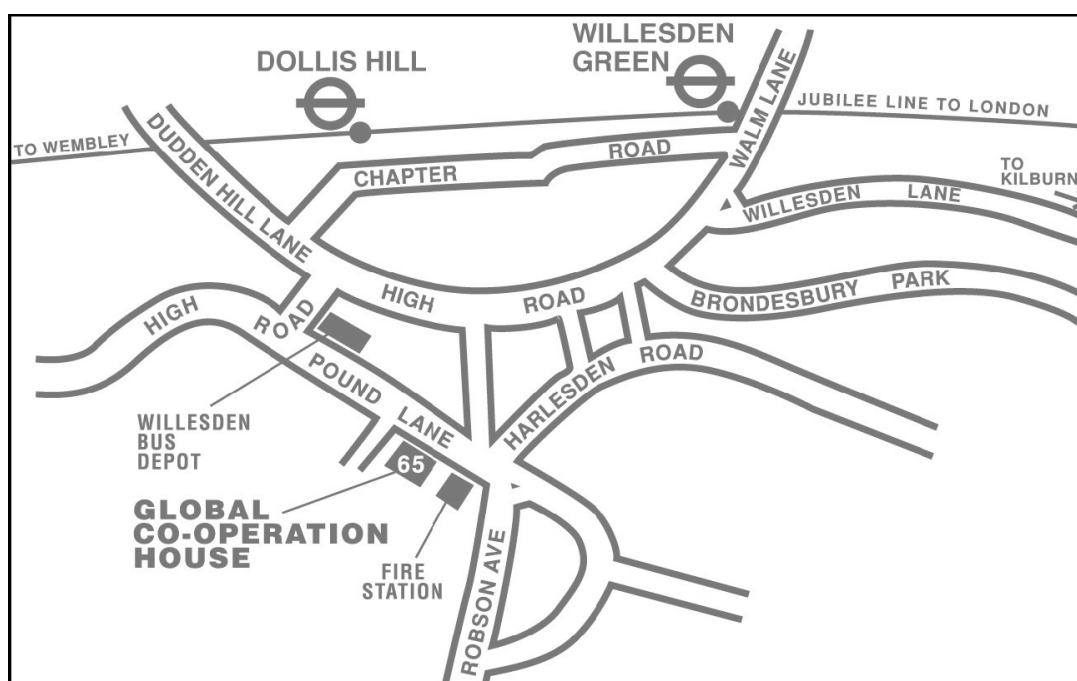

How to find us

Global Co-operation House
65-69 Pound Lane
Willesden Green
London NW10 2HH

T: (020) 8727 3350

E: gch.enquiries@uk.bkwsu.org

Underground:

- Dollis Hill (Jubilee Line) – Chapter Rd exit
- Willesden Green (Jubilee Line)

Bus:

- 6, 206 and 226 to Pound Lane
- 52, 98, 260, 266, 297, 302 and 460 to Willesden Bus Garage